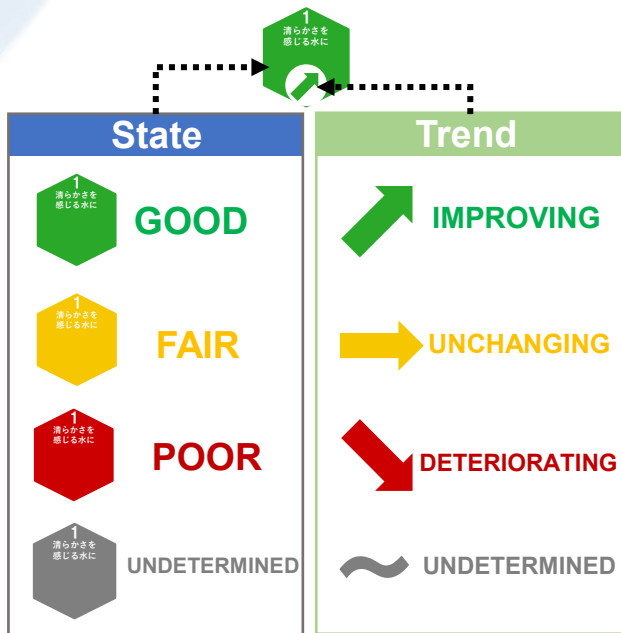

Evaluation Method of Goals