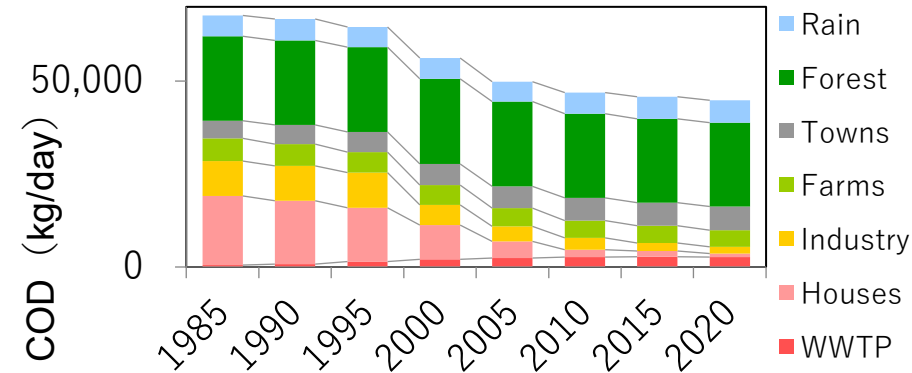

History — Water Pollution of Lake Biwa

- ✓ In 1960s, dramatic industrialization and urbanization
- ✓ In 1977, large-scale “red tide”* occurred

* Cause: “**Phosphorus**”
contained in fertilizers
and synthetic detergents

- ✓ People were campaigning to stop using synthetic detergents

The Soap Movement

History — Citizen's Effort for Lake Biwa

The Soap Movement

- ✓ Lake Biwa Eutrophication Prevention Ordinance (enacted in 1979)
- ✓ Development of wastewater treatment facilities

The continued conservation efforts of organizations and citizens, in the spirit of the Soap Movement to overcome the large-scale freshwater red tide

History — Citizen's Efforts for Lake Biwa

- ✓ Shiga Prefecture has a symbolic day for citizens to show their love for Lake Biwa and conserve the environment.
- ✓ More than 100,000 citizens participate in cleanup activities around Lake Biwa every year.