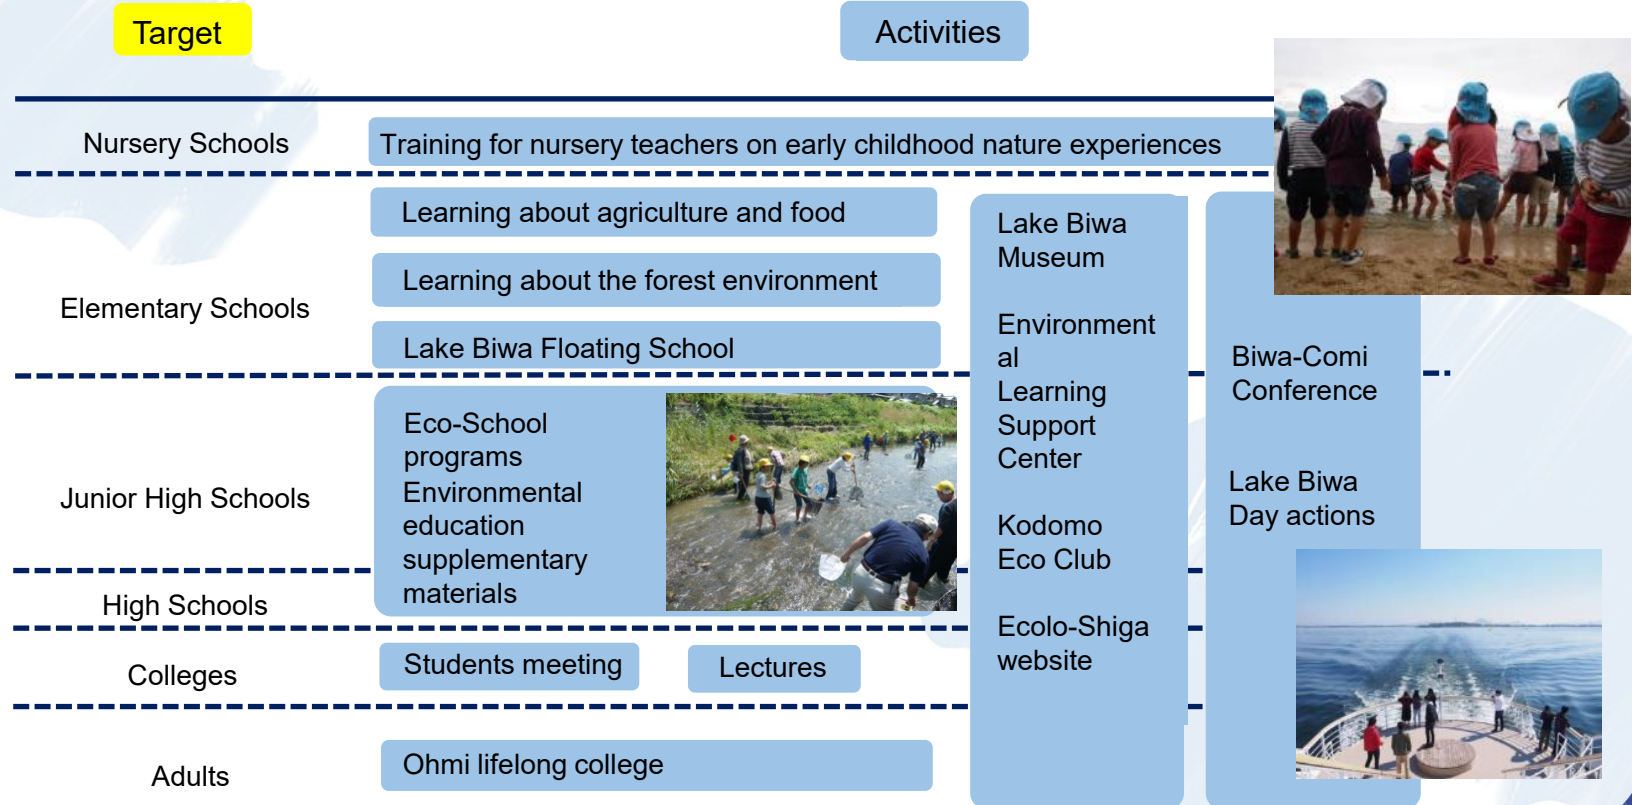

Lake Biwa Is a “Mirror” that Reflects Our Way of Life

The mirror (Lake Biwa) can never shine even if we only focus on cleaning it. Those who live around the lake must reconsider our way of life to create a clean lake environment.

Conserving Lake Biwa environment is the same as reconsidering our way of life.

Environmental Learning

Environmental Learning Framework

Overview of Comprehensive Environmental Learning Activities in Shiga

The Unique Environmental Learning Program — the “Uminoko” Boat

- ✓ The Uminoko is an educational boat run by Lake Biwa Floating School.
(Science 1983)
- ✓ All 5th grade elementary school students in the Shiga prefecture aboard.
(about 14,000 students/year)
- ✓ Intensive 2-day learning program
- ✓ Several schools join aboard and interact with each other (about 150 students/voyage)
- ✓ Over 40 years, more than 610,000 students have boarded the ship

1
Make the water clear

2
Restore bountiful seafood resources

3
Maintain biodiversity

4
Create a beautiful waterfront and lake bottom

5
Conserve forests serving as rich water sources

6
Create a healthy relationship between forest, river, community, lake, and sea