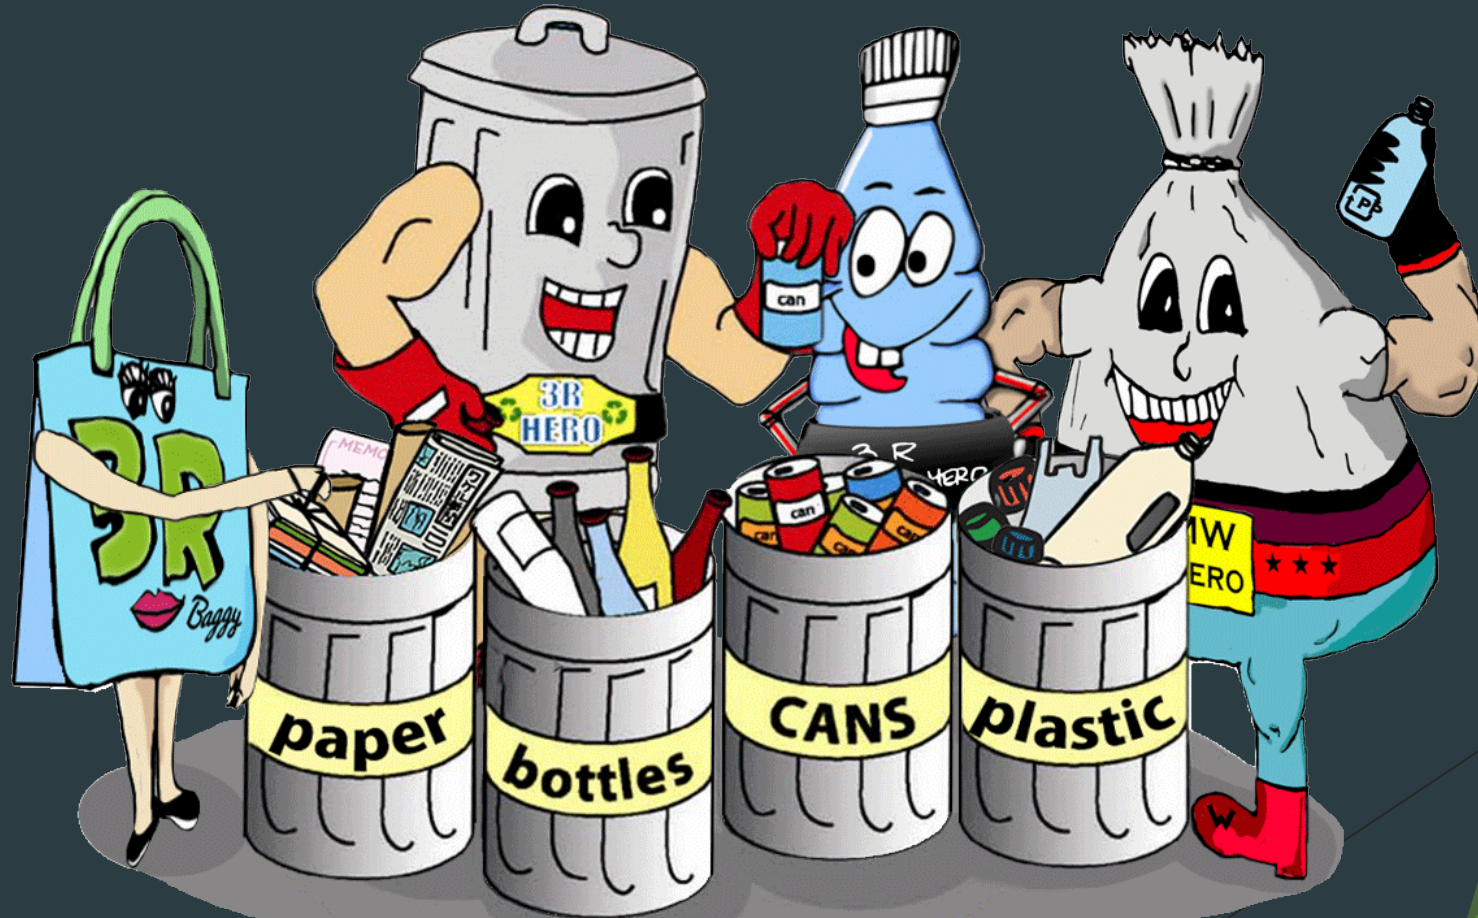

Accomplishments/Challenges