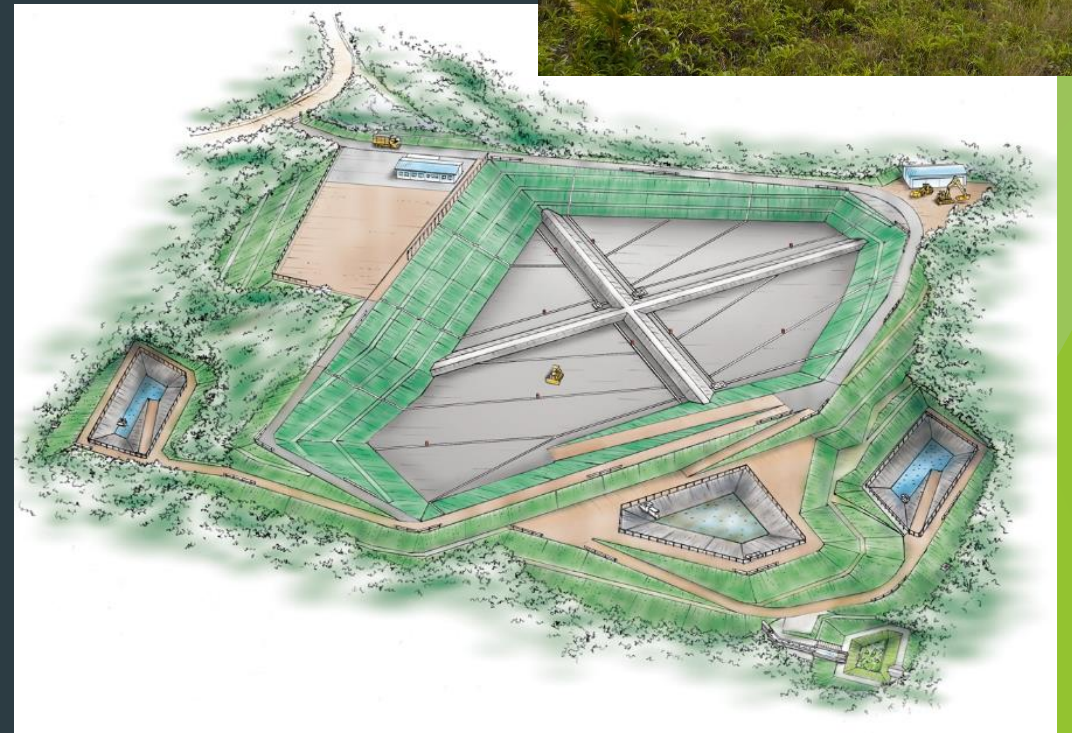

Proposed New National Landfill Project in Aimeliik State