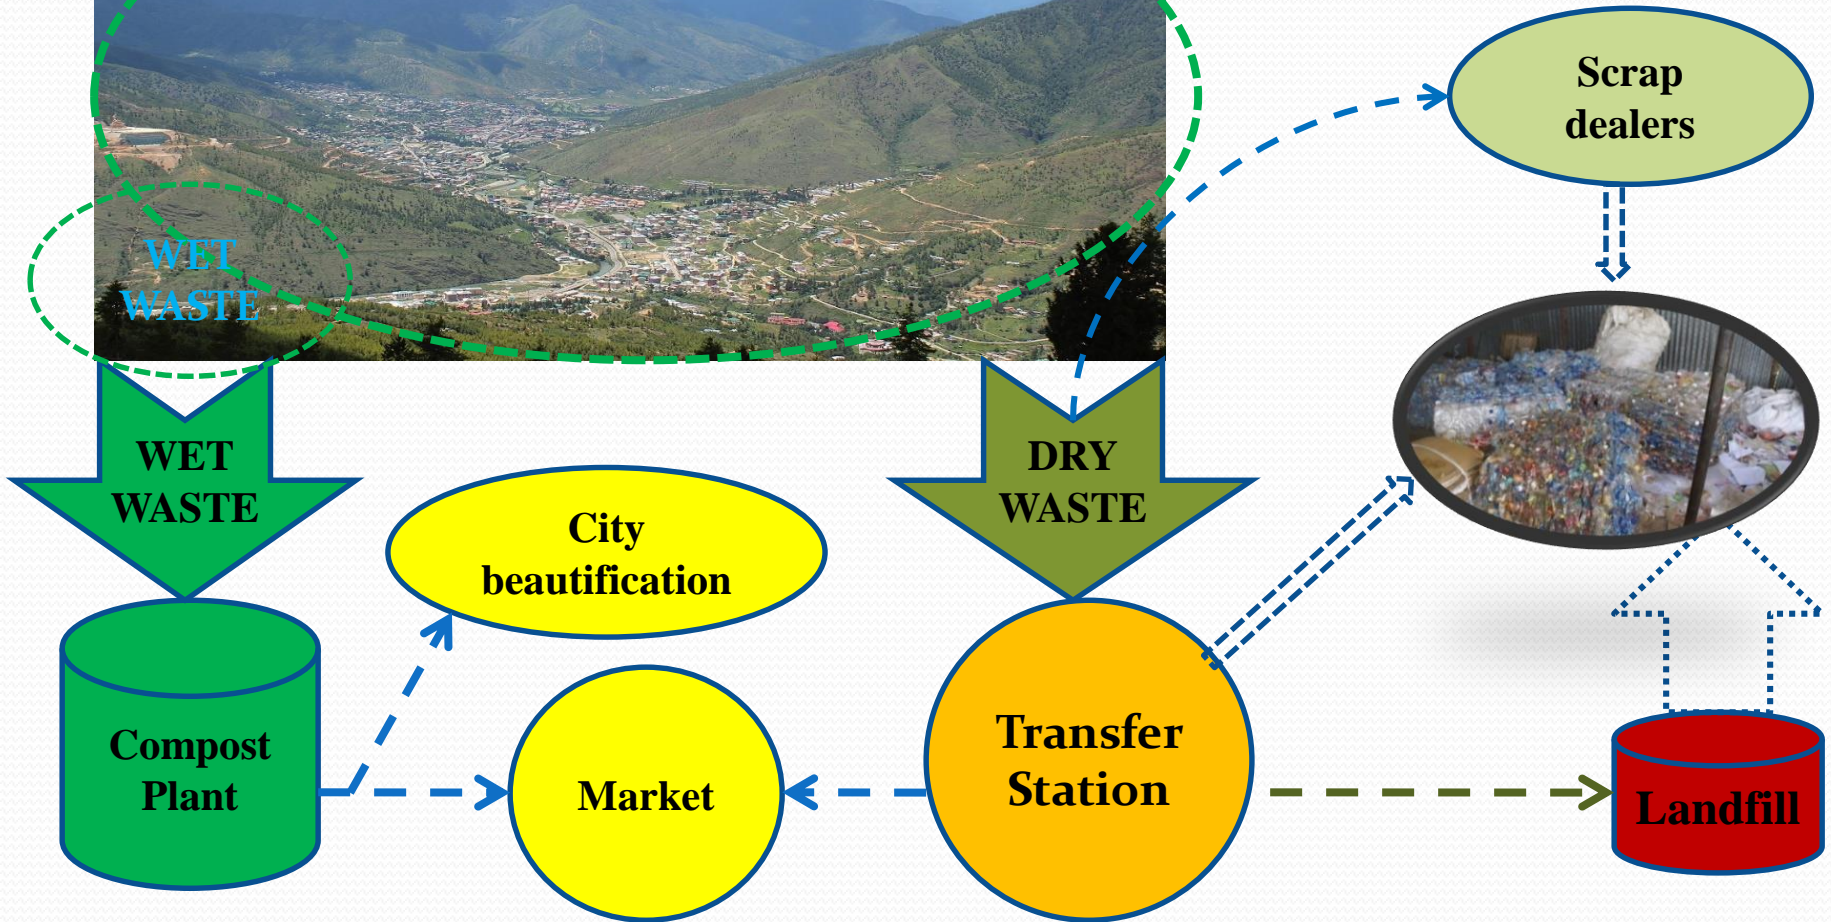

Solid Waste Management System in Bhutan

SWM – Current practice