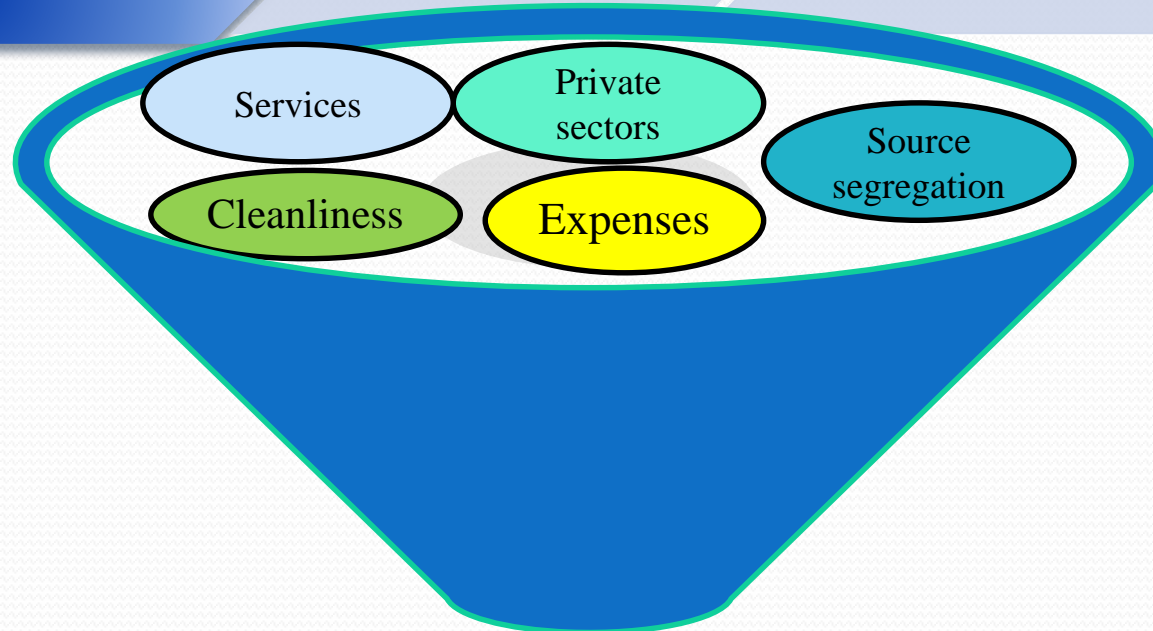

Solid Waste Management System in Bhutan

SWM – In the past and some part of rural areas

Household waste

Collection point

Disposal point

Solid Waste Management System in Bhutan

SWM – Recent year's developments

Achievement

Solid Waste Management System in Bhutan

SWM – Current practice

Solid Waste Management System in Bhutan

SWM – How we manage?

Awareness : Schools, NGO's and community volunteers

Monitoring : Government, Private and Community representatives

Solid Waste Management System in Bhutan

SWM – Current initiatives

Wet waste

- Organic waste to Bio-CNG
- Compost at source
- Compost at disposal site

Dry waste

- Plastic to crude oil
- Plastic to road pavement
- Plastic to flower pots, flag poles
- Paper to egg tray
- Paper for stationeries

Monitoring

- Signing of MoU with communities
- Installation of CCTV
- Installation of GPS
- Development of mobile app
- Adoption of areas by communities

Solid Waste Management System in Bhutan

SWM – 3R initiatives