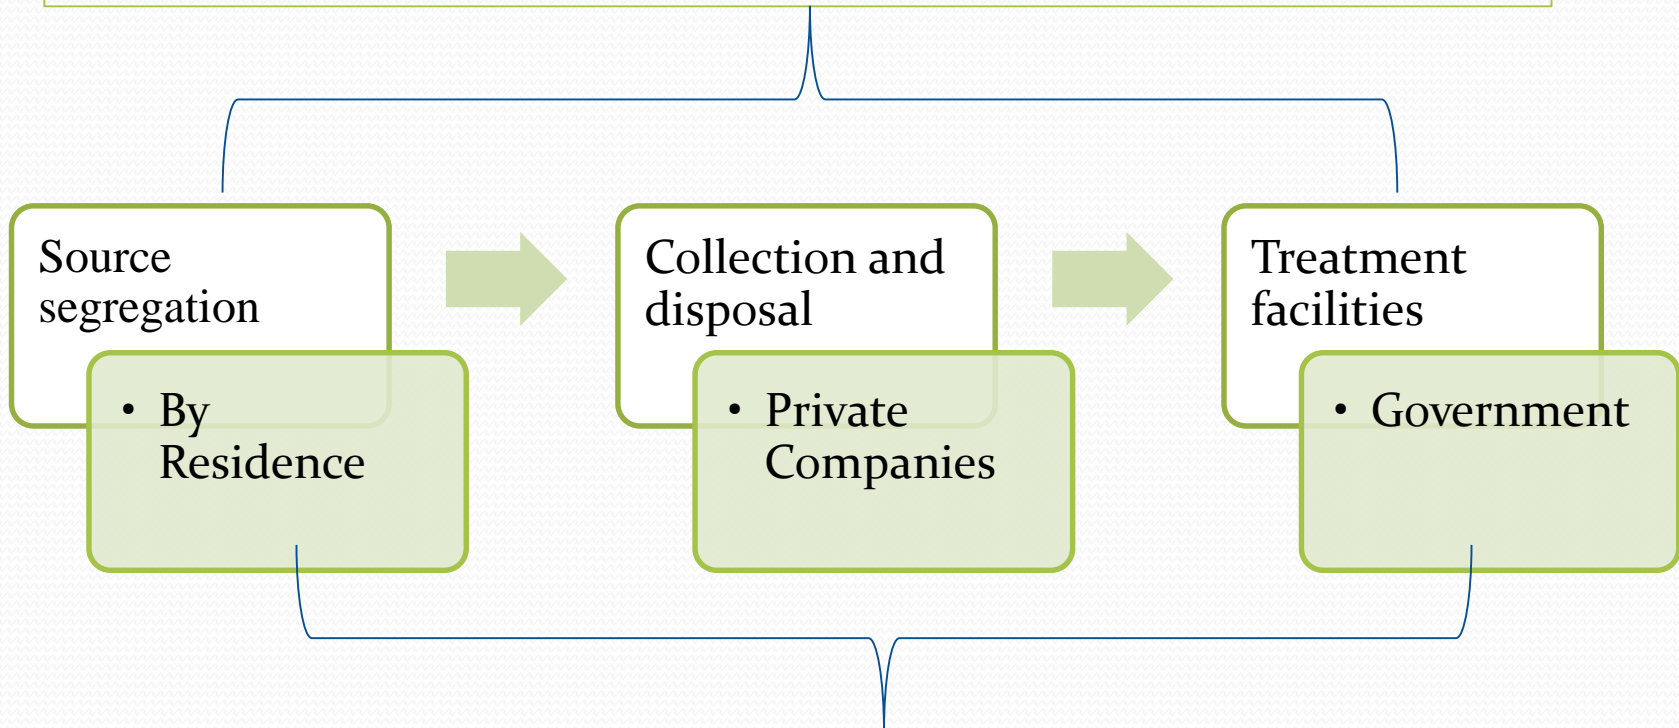

Solid Waste Management System in Bhutan

SWM – In the past and some part of rural areas

Household waste

Collection point

Disposal point

Solid Waste Management System in Bhutan

SWM – Recent year's developments

Achievement

Solid Waste Management System in Bhutan

SWM – Current practice

Solid Waste Management System in Bhutan

SWM – How we manage?

Awareness : Schools, NGO's and community volunteers

Monitoring : Government, Private and Community representatives

Solid Waste Management System in Bhutan

SWM – Current initiatives

Wet waste

- Organic waste to Bio-CNG
- Compost at source
- Compost at disposal site

Dry waste

- Plastic to crude oil
- Plastic to road pavement
- Plastic to flower pots, flag poles
- Paper to egg tray
- Paper for stationeries

Monitoring

- Signing of MoU with communities
- Installation of CCTV
- Installation of GPS
- Development of mobile app
- Adoption of areas by communities

Solid Waste Management System in Bhutan

SWM – 3R initiatives