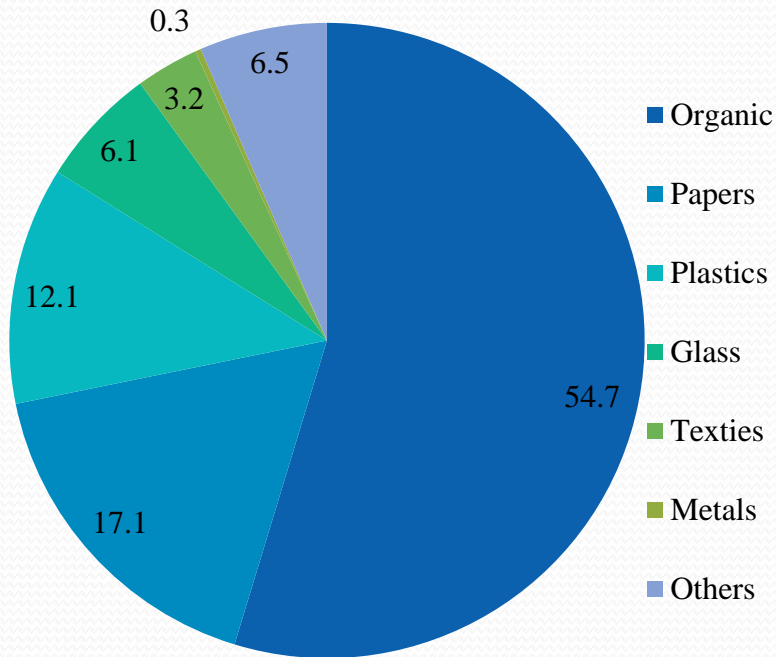

Solid Waste Management System in Bhutan

SWM – 3R initiatives

Offerings

Composition in %