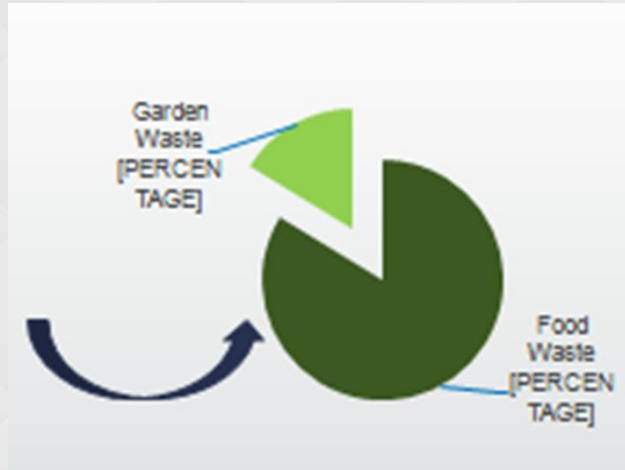

BANDUNG WASTE CHARACTERISTIC & GENERATION

Solid Waste Generation in Bandung 1500 ton/day