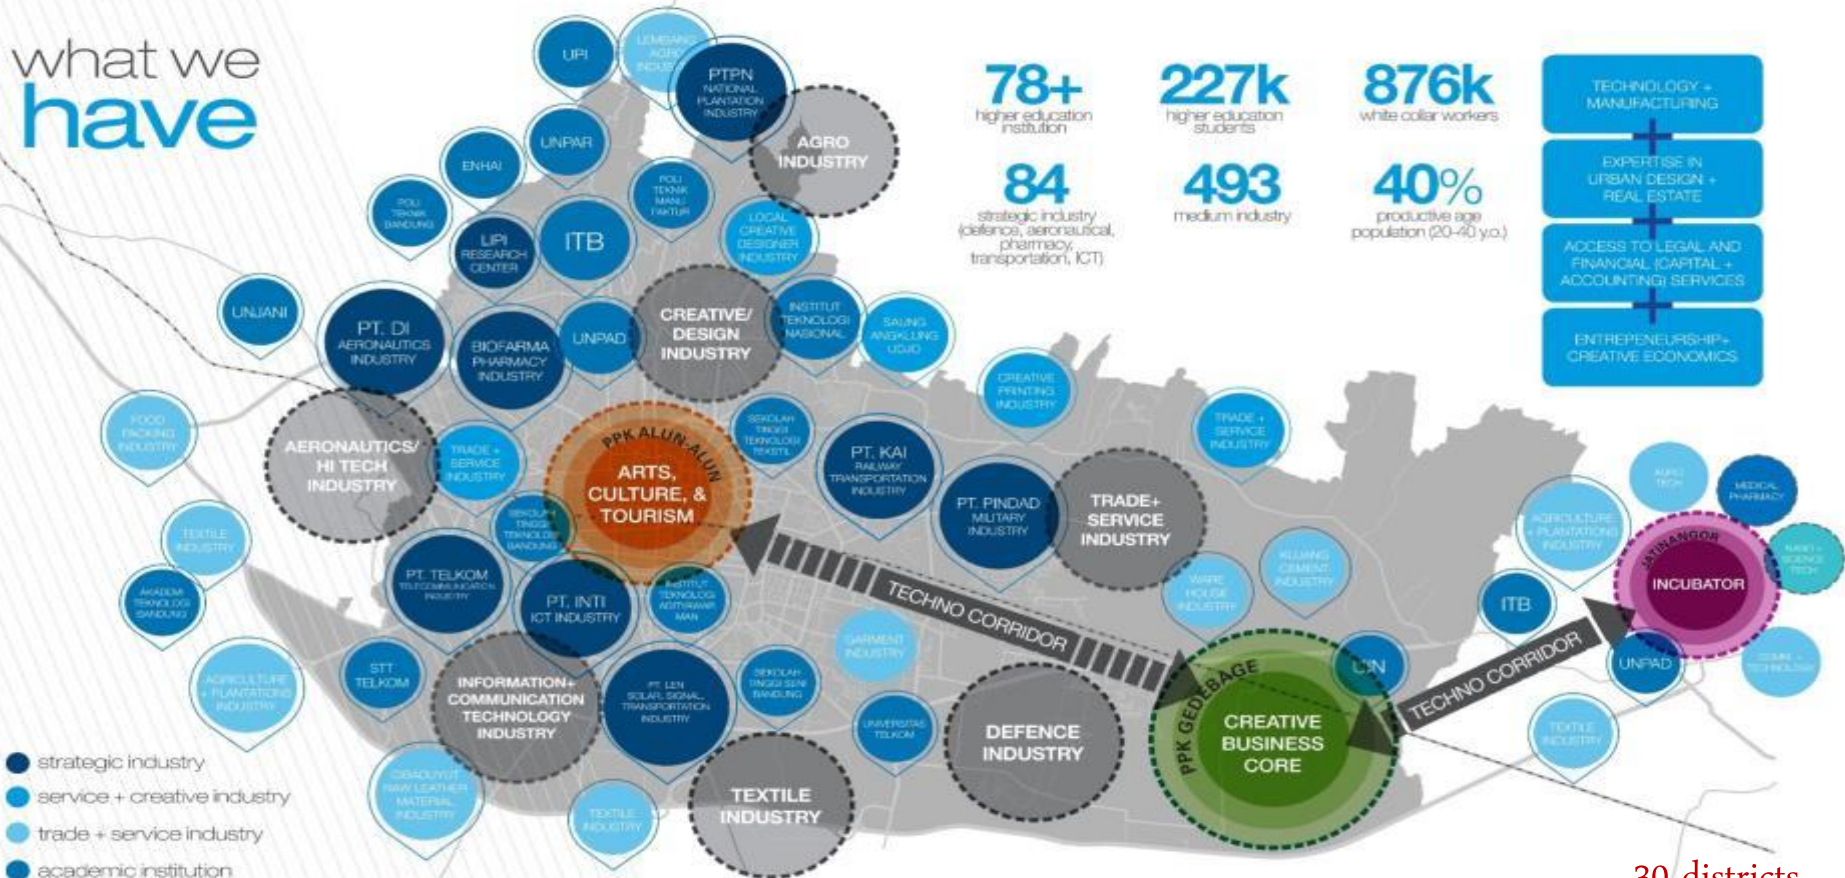

what we have

2.4 million population

9 % economic growth

70% under 40

29.5 yrs avg. age

30 districts,

151 Sub Districts,

1561 Pillars of Citizens (RW)