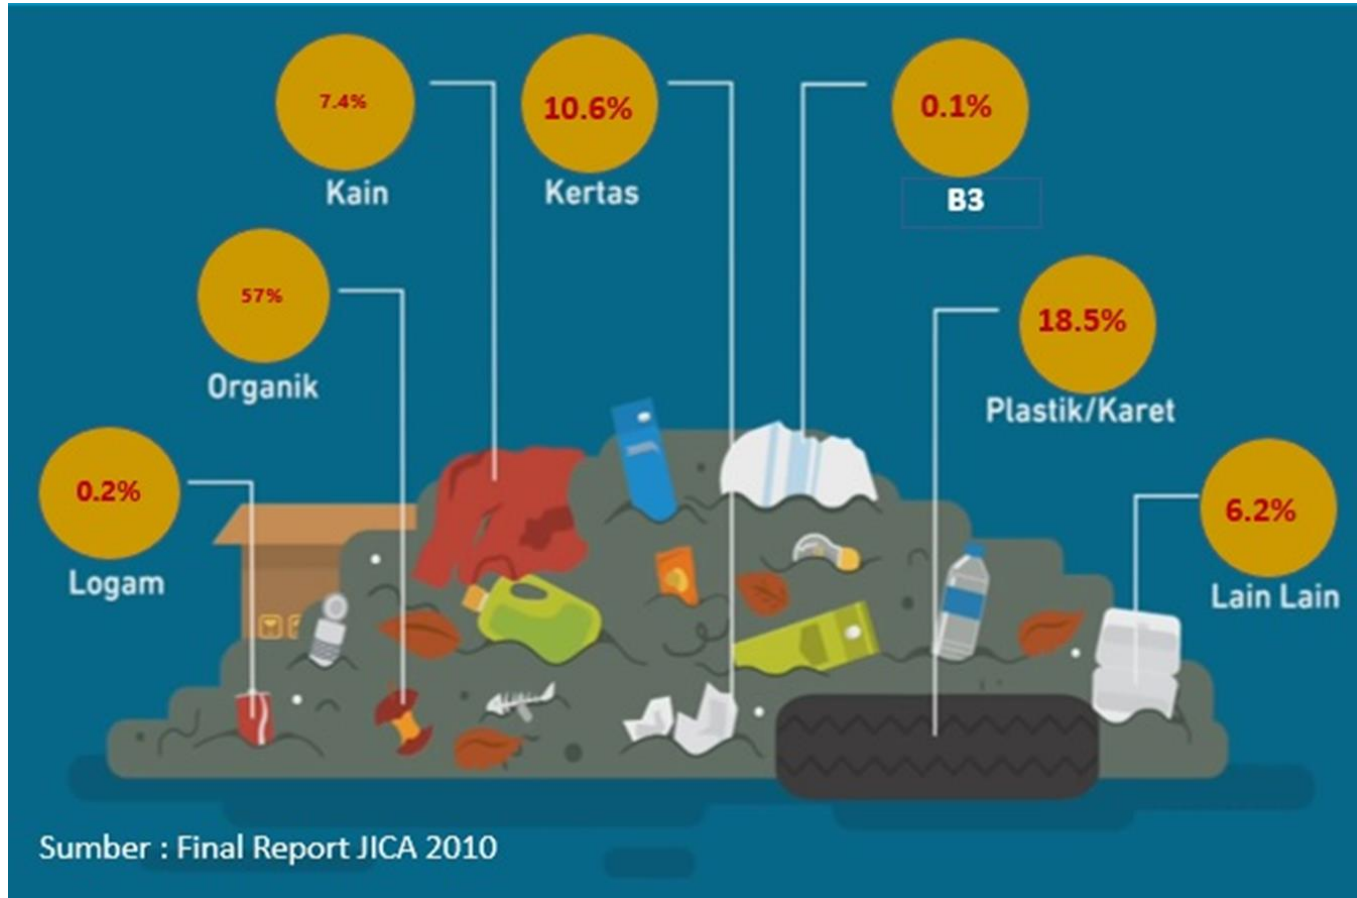

WASTE COMPOSITION