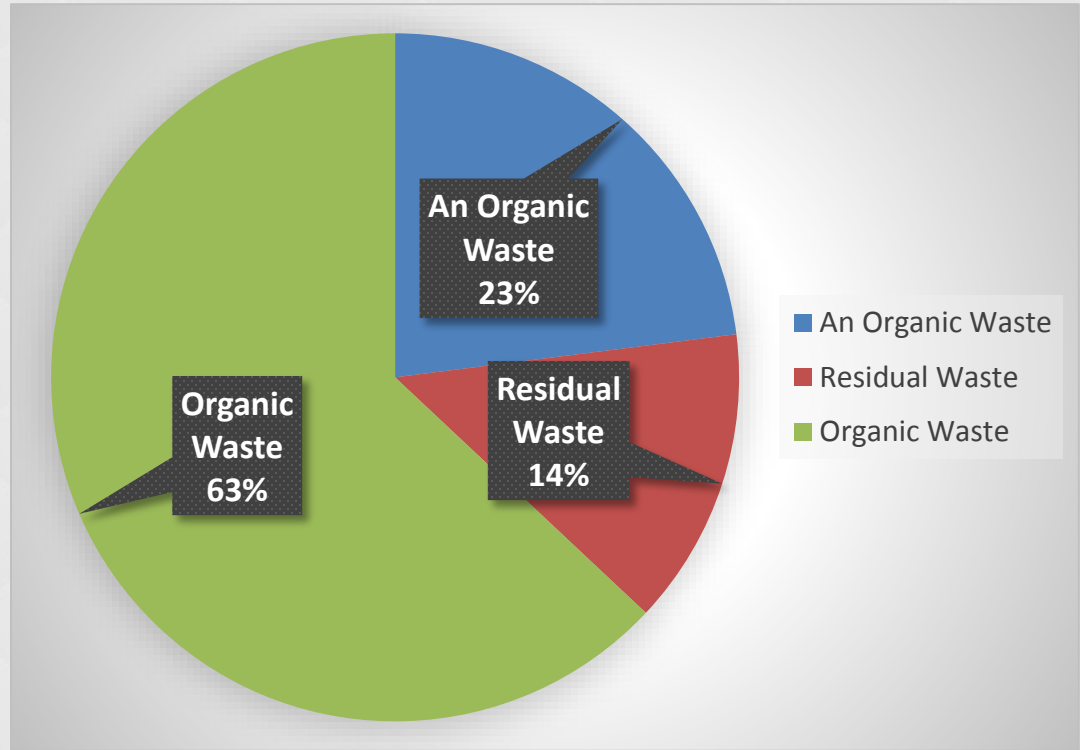

BANDUNG WASTE CHARACTERISTIC & GENERATION

Solid Waste Generation in Bandung 1500 ton/day